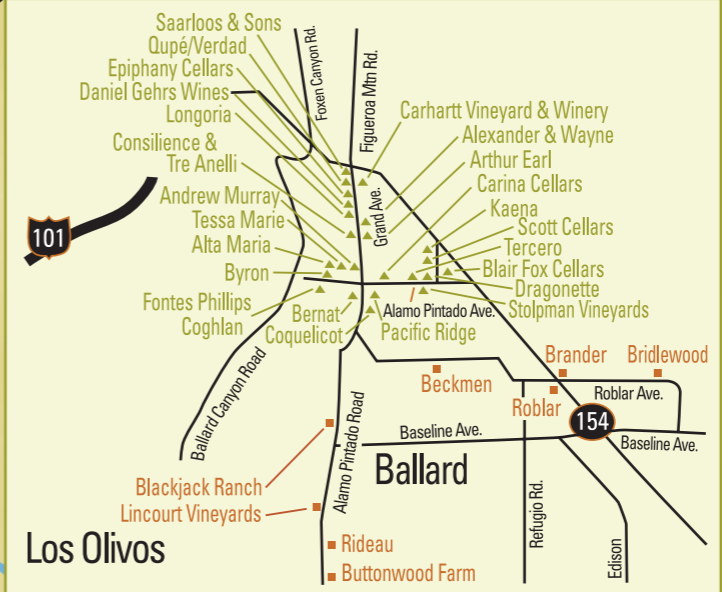

Santa Barbara County Wineries

■ = Vineyard Tasting Room

▲ = Town/Village Tasting Room

🕒 = By Appointment

★ = Retail - Wine Bar

{Approx. 5 Miles}