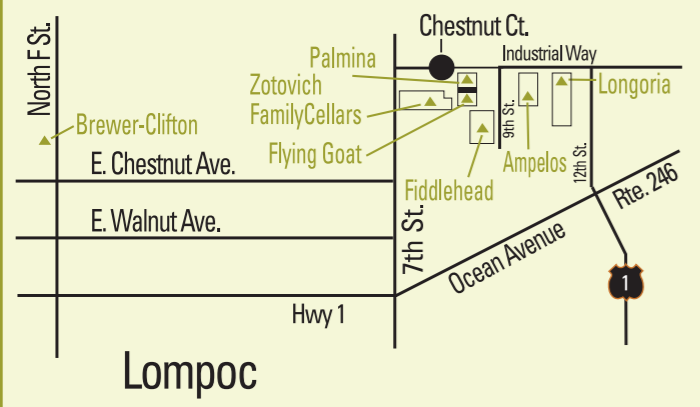

Santa Barbara County Wineries

■ = Vineyard Tasting Room

▲ = Town/Village Tasting Room

🕒 = By Appointment

★ = Retail - Wine Bar

{Approx. 5 Miles}